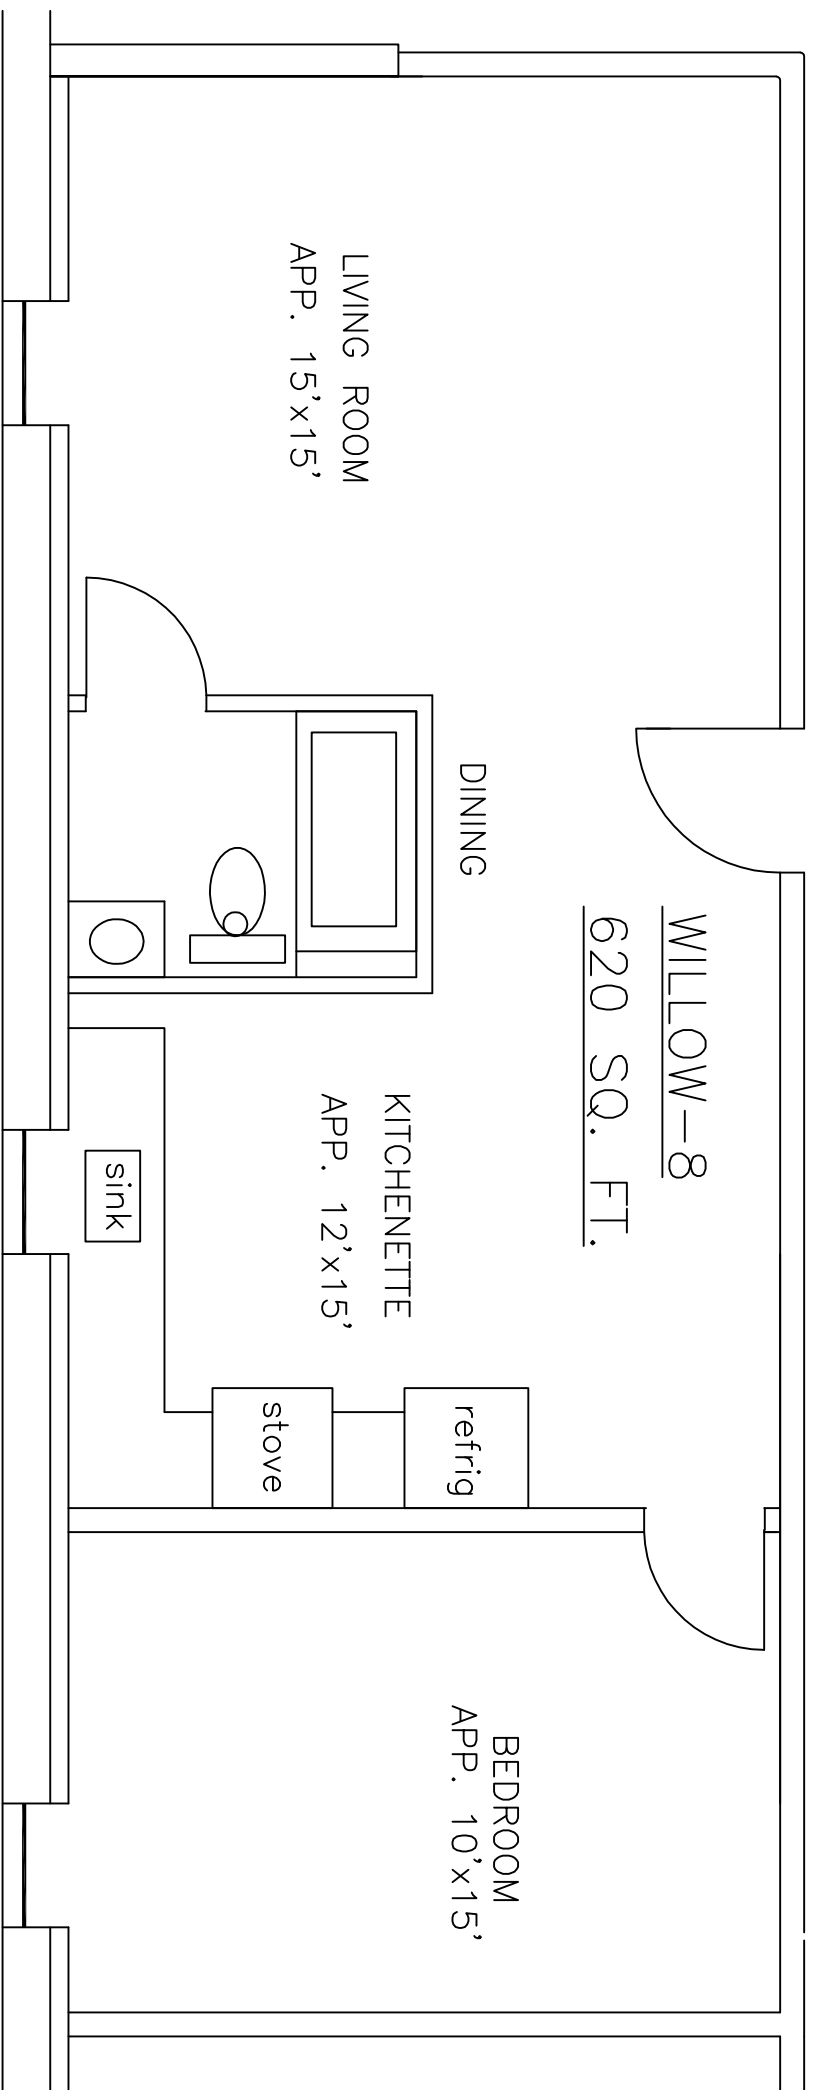

WILLOW-8
620 SQ. FT.

LIVING ROOM
APP. 15'x15'

DINING

KITCHENETTE
APP. 12'x15'

sink

stove

refrig

BEDROOM
APP. 10'x15'